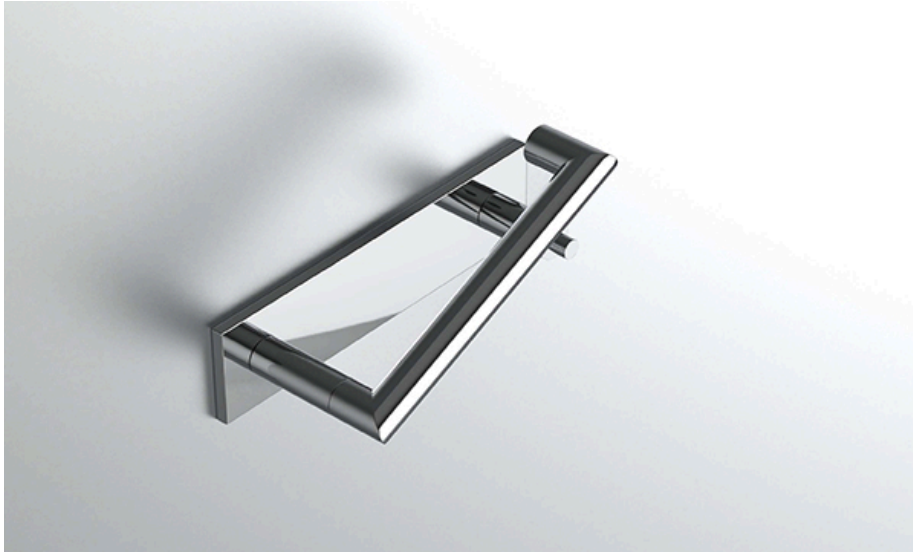

neelnox

LET
THERE
BE **DESIGN.**

FEATURES

- Premium 304 Grade Stainless Steel
- Solid Mount Construction
- Concealed Installation Hardware
- State of the art wall anchors included for installation on Dry wall or Tile

COLLECTION INSPIRE

TISSUE HOLDER

Model	Product	Finishes Available
INS-TPHV	Tissue Holder	Multiple finishes available. Over 23 finishes to choose from.

FINISHES			
Polished (-P)	Antique Copper (-ACOP)	Polished Gold (-PGLD)	
Brushed (-B)	Polished Brass (-PBRS)	Brushed Copper (-BCOP)	
Brushed Gold (-BGLD)	Matte White (-WHT)	Brushed Rose Gold (-BRGD)	
Matte Black (-BLK)	Brushed Modern Bronze (-BMBRZ)	Brushed Black (-BRBLK)	
Oil Rubbed Bronze (-ORB)	Glossy White (-GWHT)	Polished Black (-PBLK)	
Brushed Brass (-BBRS)	Polished Rose Gold (-PRGD)	Antique Nickel (-ANKL)	
Brushed Bronze (-BBRZ)	Unlacquered Brass (-UBRS)	Black Nickel (-NKBL)	
Antique Brass (-ABRS)	Polished Nickel (-PNKL)		