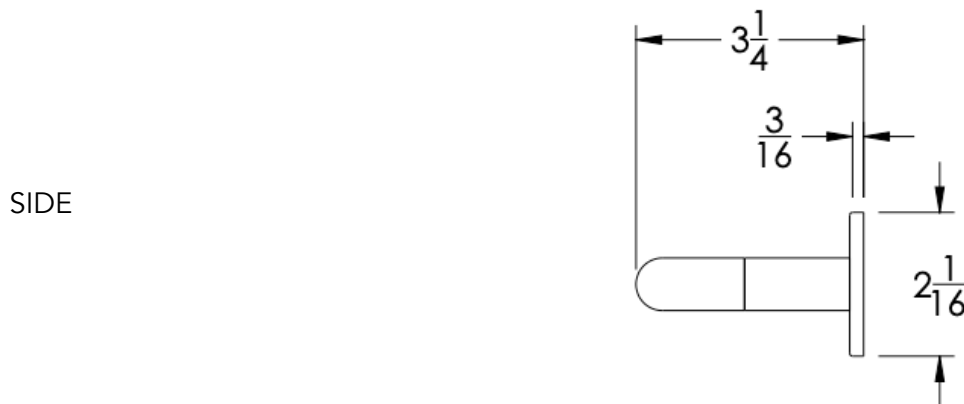

Dimensions in inches

NOTE: Dimensions subject to change without notice.