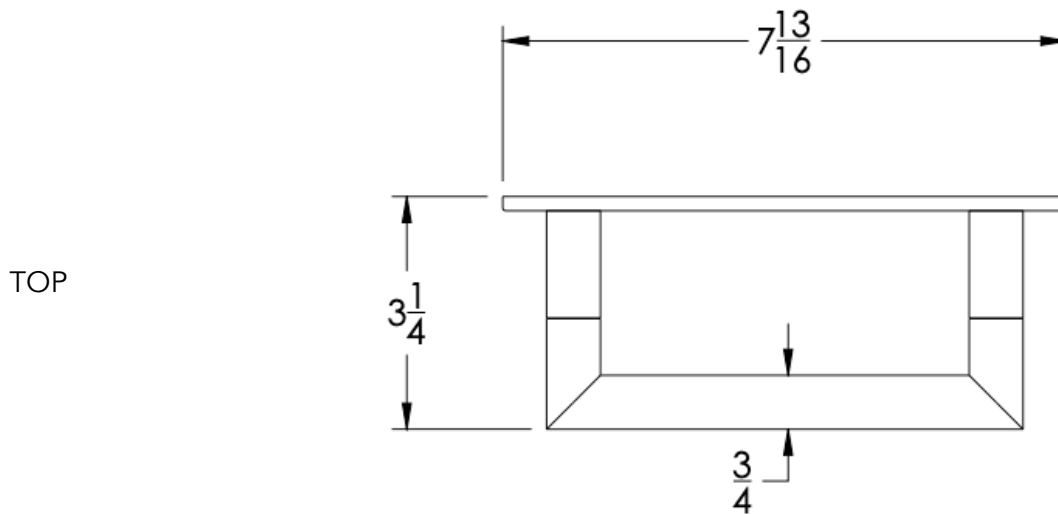

neelnox

LET
THERE
BE **DESIGN.**

FEATURES

- Premium 304 Grade Stainless Steel
- Solid Mount Construction
- Concealed Installation Hardware
- State of the art wall anchors included for installation on Dry wall or Tile

Dimensions in inches

NOTE: Dimensions subject to change without notice.