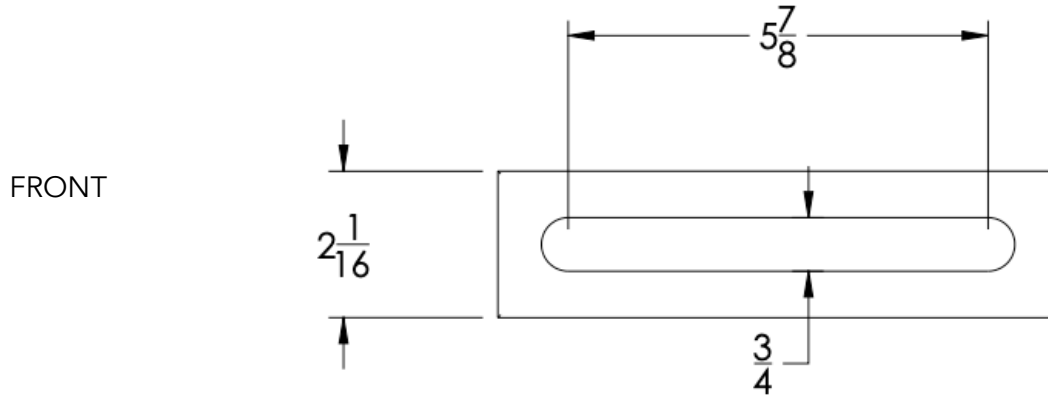

neelnox

LET
THERE
BE **DESIGN.**

FEATURES

- Premium 304 Grade Stainless Steel
- Solid Mount Construction
- Concealed Installation Hardware
- State of the art wall anchors included for installation on Dry wall or Tile

Dimensions in inches

NOTE: Dimensions subject to change without notice.